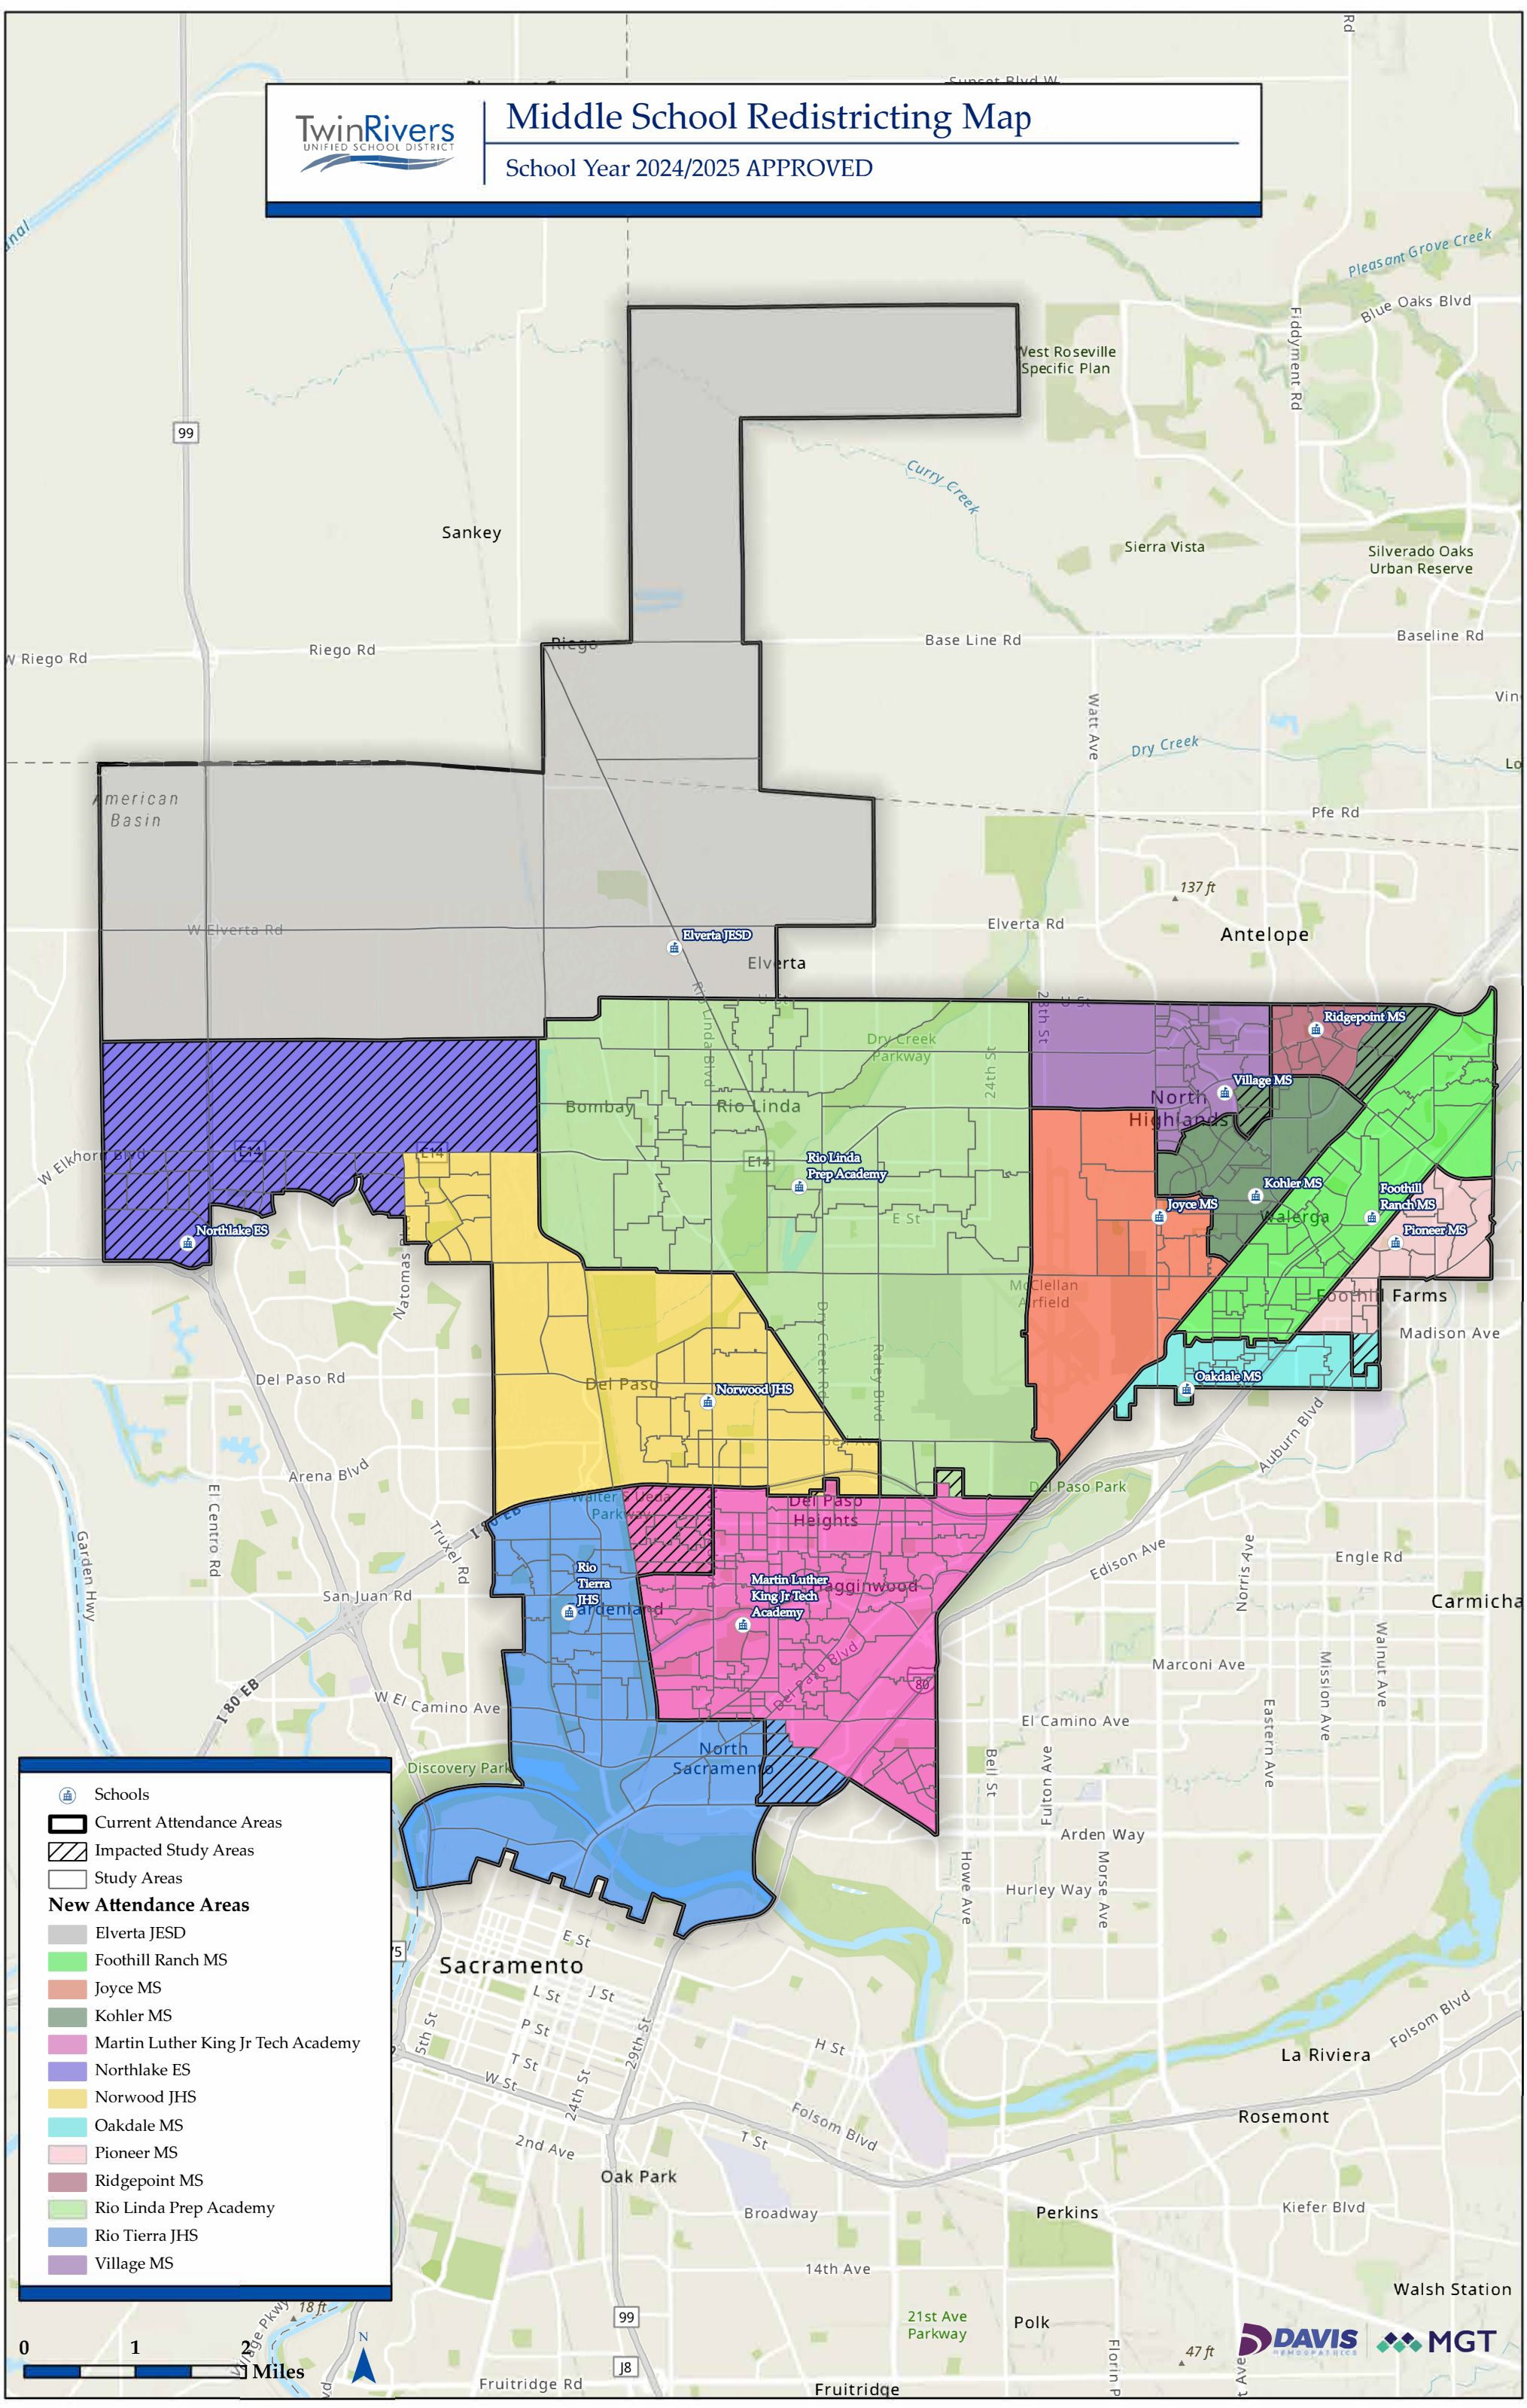

Middle School Redistricting Map

School Year 2024/2025 APPROVED

Legend

- Schools
- Current Attendance Areas
- Impacted Study Areas
- Study Areas
- New Attendance Areas**
- Elverta JESD
- Foothill Ranch MS
- Joyce MS
- Kohler MS
- Martin Luther King Jr Tech Academy
- Northlake ES
- Norwood JHS
- Oakdale MS
- Pioneer MS
- Ridgepoint MS
- Rio Linda Prep Academy
- Rio Tierra JHS
- Village MS